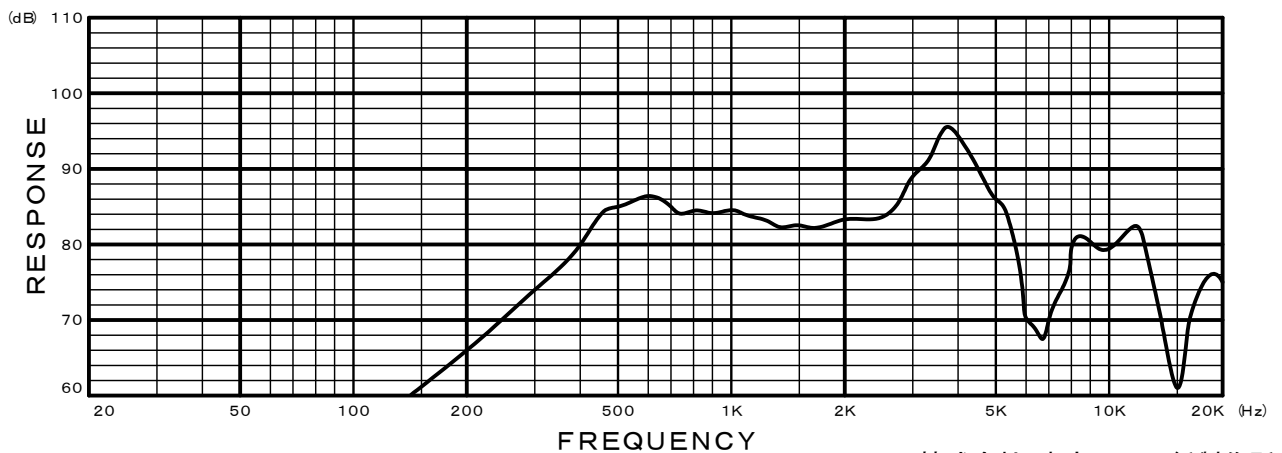

36mm スピーカ
1.6 inch Speaker

Model No.

S36G04K-3

26 June 2003

■マイクロースピーカ
■PETダイヤフラム

■Micro Speaker
■PET Diaphragm

■ Specifications ■

Nominal Impedance ----- 8 Ω
 Nominal Power ----- 0.5W
 Maximum Power ----- 0.8W
 Resonance Frequency ----- 550Hz
 Effective Frequency Range ----- F_o ~ 5,000Hz
 Sound Pressure Level ----- 83dB W/m
 Magnet Size ----- φ12.5 × t 1.5mm
 Magnet Weight ----- 1.4g (0.049oz.)
 Net Weight ----- 9.0g (0.320oz.)