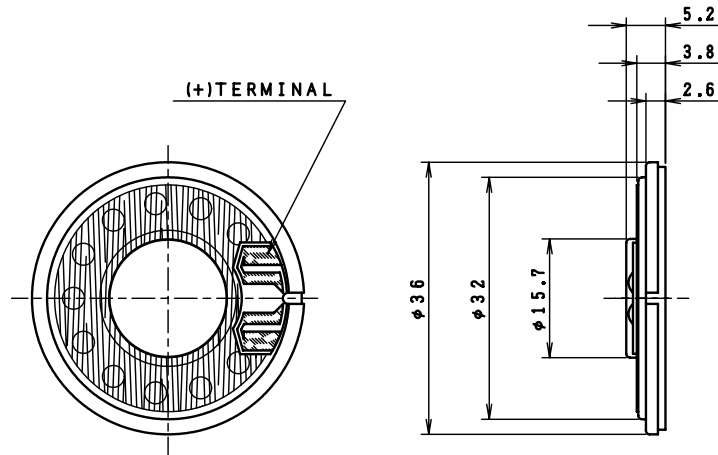

36mm スピーカ
1.6 inch Speaker

Model No.

S36G04K-3

26 June 2003

■マイクロースピーカ
■PETダイヤフラム

■Micro Speaker
■PET Diaphragm

■ Specifications ■

Nominal Impedance ----- 8 Ω
 Nominal Power ----- 0.5W
 Maximum Power ----- 0.8W
 Resonance Frequency ----- 550Hz
 Effective Frequency Range ----- F_o ~ 5,000Hz
 Sound Pressure Level ----- 83dB W/m
 Magnet Size ----- φ12.5 × t 1.5mm
 Magnet Weight ----- 1.4g (0.049oz.)
 Net Weight ----- 9.0g (0.320oz.)